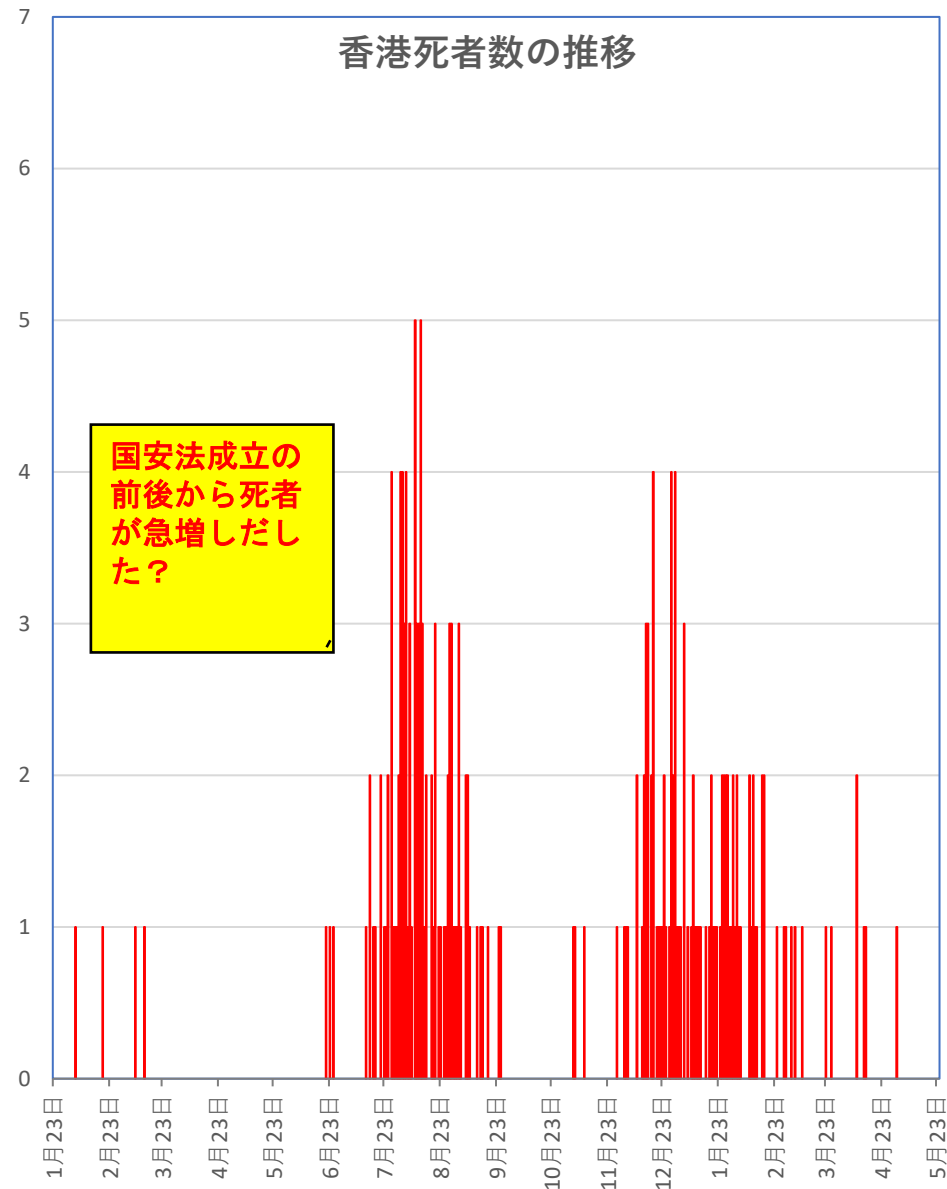

COVID-19香港感染者推移 May 25, 2021