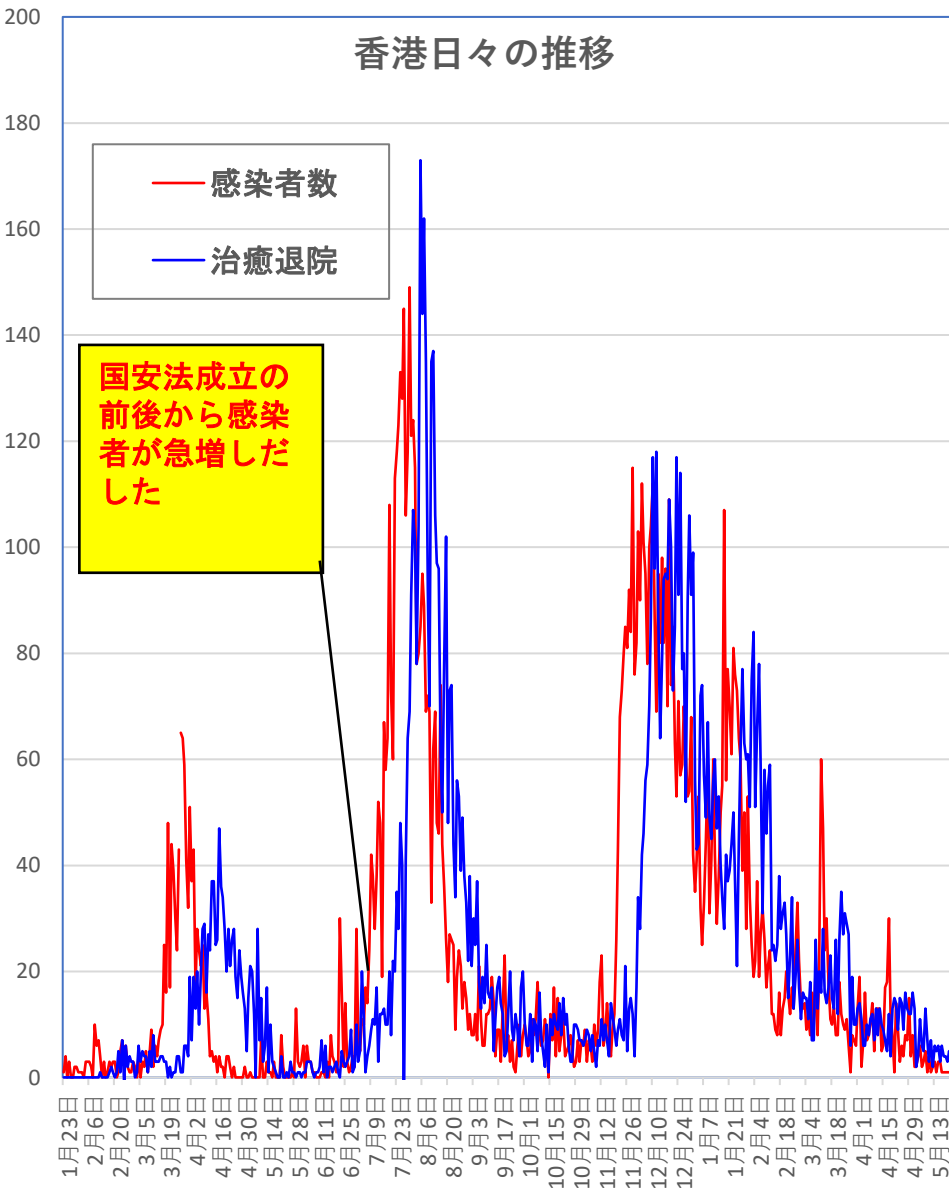

COVID-19香港感染者推移 May 25, 2021